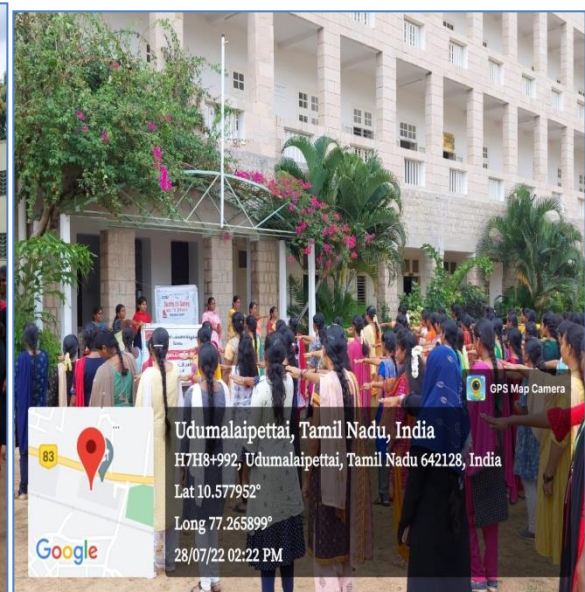

Photos

Attendance

National Service Scheme
PLEDGE AGAINST DRUGS-287200

Date: _____

no	Name	Class	Signature
1.	Safana Farvin . S	II. B.com (S.F)	
2.	Hari praveena . M	II. B.com (S.F)	M. Hari
3.	Aziathi . PT	II. B.com (S.F)	
4.	Nishara . N.S	II. B.com (S.F)	N.S. Nishara
5.	Thahira Hasneem . N	II. B.com (C.A)	Thahira Hasneem
6.	Shifana . R	II. B.com (C.A)	Shifana . R
7.	Subhadharsini . M	II. B.com (C.A)	M. Subhadharsini
8.	Jasika . M	II. B.com (C.A)	M. Jasika
9.	Maha Devi . K.P	II. B.com (C.A)	K.P. Mahadevi
10.	Nithyasa . M	II. B.com (C.A)	H. Nithyasa
11.	Subhasini . M	II. B.com (C.A)	M. Subhasini
12.	Priyanka . K	II. B.com (C.A)	K. Priyanka
13.	Abinaya . R	II. B.com (C.A)	R. Abinaya
14.	Priyadharsini . V	II. B.com (C.A)	Priyadharsini. V
15.	Dharani . H	II. B.com (C.A)	H. Dharani
16.	Lalasa . G	II. B.com (C.A)	G. Lalasa
17.	Bharani . S	II. B.com (C.A)	S. Bharani

no	Name	Class	Signature
18.	Voluvani . A	II. B.com (C.A)	A. Voluvani
19.	Menaka . S	II. B.com (C.A)	Menaka. S
20.	Sourdasya . N	II. B.A. English (A)	Sourdasya
21.	Moulikasri . K	II. B.A. English (A)	K. Moulikasri
22.	Mareema . S	II. B.A. English (A)	S. Mareema
23.	Nireetha . S	II. B.A. English (A)	S. Nireetha
24.	Dharsini . B	II. B.A. English (A)	B. Dharsini
25.	Rajadharsini . T	II. B.A. English (A)	T. Rajadharsini
26.	Nadhumiha . S	II. B.A. English (A)	S. Nadhumiha
27.	Ajanta . R	II. B.A. English (A)	R. Ajanta
28.	Swathi . U	II. B.A. English (A)	U. Swathi
29.	Neha . R	II. B.Sc. Statistics	R. Neha
30.	Banasa Fathima . A	II. B.Sc. Statistics	A. Banasa Fathima
31.	Nyathi . R	II. B.Sc. Statistics	R. Nyathi
32.	Jeevika . J	II. B.Sc. Statistics	J. Jeevika
33.	Ramya . T	II. B.Sc. Statistics	T. Ramya
34.	Anhitha . S	II. B.Sc. Statistics	S. Anhitha
35.	Subhasini . C	II. B.Sc. Statistics	C. Subhasini
36.	Yuvathi . S	II. B.Sc. Statistics	S. Yuvathi
37.	Jeyasri . V	II. B.Sc. Statistics	V. Jeyasri

Sr No	Name	Class	Signature
38.	Sakthi Priya . S	II. B.sc - IT	S. Sakthipriya
39.	Dharsini . P	"	P. Dharsini
40.	Haranandhini . T	"	T. Haranandhini
41.	Shanthi . K	"	K. Shanthi
42.	Anthi . P	"	P. Anthi
43.	Vannasi . R	"	R. Vannasi
44.	Abinayaki . P	"	P. Abinayaki
45.	Gyouri . K	"	K. Gyouri
46.	Ravathi . B	"	B. Ravathi
47.	Varsha . S	"	S. Varsha
48.	Keerthana . K	"	K. Keerthana
49.	Syed ali Fathima . S	"	S. Syed ali Fathima
50.	S. P. Nandhini . S	II. B.A. English (A)	S. P. Nandhini