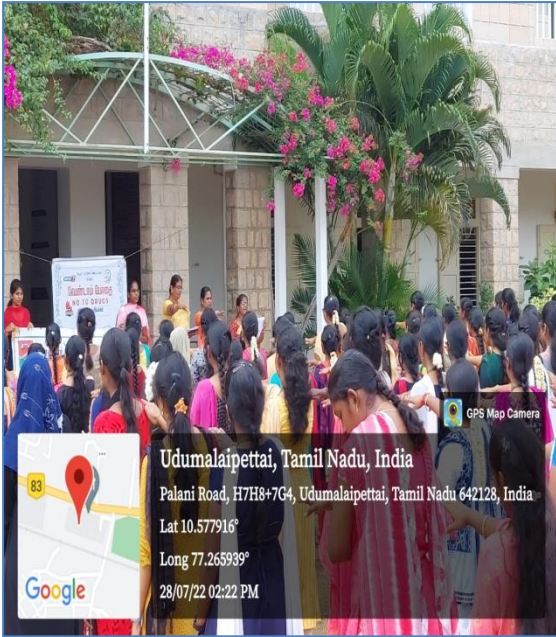

Photos

Attendance

National Service Scheme
PLEDGE AGAINST DRUGS-287200

Date: _____

no	Name	Class	Signature
1.	Safana Farvin . S	II. B.com (S.F)	
2.	Hari praveena . M	II. B.com (S.F)	M. Hari
3.	Aziathi . PT	II. B.com (S.F)	
4.	Nishara . N.S	II. B.com (S.F)	N.S. Nishara
5.	Thahira Hasneem . N	II. B.com (C.A)	Thahira Hasneem
6.	Shifana . R	II. B.com (C.A)	Shifana . R
7.	Subhadharsini . M	II. B.com (C.A)	M. Subhadharsini
8.	Jasika . M	II. B.com (C.A)	M. Jasika
9.	Maha Devi . K.P	II. B.com (C.A)	K.P. Mahadevi
10.	Nithyasa . M	II. B.com (C.A)	H. Nithyasa
11.	Subhasini . M	II. B.com (C.A)	M. Subhasini
12.	Priyanka . K	II. B.com (C.A)	K. Priyanka
13.	Abinaya . R	II. B.com (C.A)	R. Abinaya
14.	Priyadharsini . V	II. B.com (C.A)	Priyadharsini. V
15.	Dharani . H	II. B.com (C.A)	H. Dharani
16.	Lalasa . G	II. B.com (C.A)	G. Lalasa
17.	Bharani . S	II. B.com (C.A)	S. Bharani

no	Name	Class	Signature
18.	Voluvani . A	II. B.com (C.A)	A. Voluvani
19.	Menaka . S	II. B.com (C.A)	Menaka. S
20.	Sourdasya . N	II. B.A. English (A)	Sourdasya
21.	Moulikasri . K	II. B.A. English (A)	K. Moulikasri
22.	Mareema . S	II. B.A. English (A)	S. Mareema
23.	Nireetha . S	II. B.A. English (A)	S. Nireetha
24.	Dharsini . B	II. B.A. English (A)	B. Dharsini
25.	Rajadharsini . T	II. B.A. English (A)	T. Rajadharsini
26.	Nadhumiha . S	II. B.A. English (A)	S. Nadhumiha
27.	Ajanta . R	II. B.A. English (A)	R. Ajanta
28.	Swathi . U	II. B.A. English (A)	U. Swathi
29.	Neha . R	II. B.Sc. Statistics	R. Neha
30.	Banasa Fathima . A	II. B.Sc. Statistics	A. Banasa Fathima
31.	Nyathi . R	II. B.Sc. Statistics	R. Nyathi
32.	Jeevika . J	II. B.Sc. Statistics	J. Jeevika
33.	Ramya . T	II. B.Sc. Statistics	T. Ramya
34.	Anhitha . S	II. B.Sc. Statistics	S. Anhitha
35.	Subhasini . C	II. B.Sc. Statistics	C. Subhasini
36.	Yuvathi . S	II. B.Sc. Statistics	S. Yuvathi
37.	Jeyasri . V	II. B.Sc. Statistics	V. Jeyasri

Sr No	Name	Class	Signature
38.	Sakthi Priya . S	II. B.sc - IT	S. Sakthipriya
39.	Dharsini . P	"	P. Dharsini
40.	Haranandhini . T	"	T. Haranandhini
41.	Shanthi . K	"	K. Shanthi
42.	Anthi . P	"	P. Anthi
43.	Vannasi . R	"	R. Vannasi
44.	Abinayaki . P	"	P. Abinayaki
45.	Gyouri . K	"	K. Gyouri
46.	Ravathi . B	"	B. Ravathi
47.	Varsha . S	"	S. Varsha
48.	Keerthana . K	"	K. Keerthana
49.	Syed ali Fathima . S	"	S. Syed ali Fathima
50.	S. P. Nandhini . S	II. B.A. English (A)	S. P. Nandhini